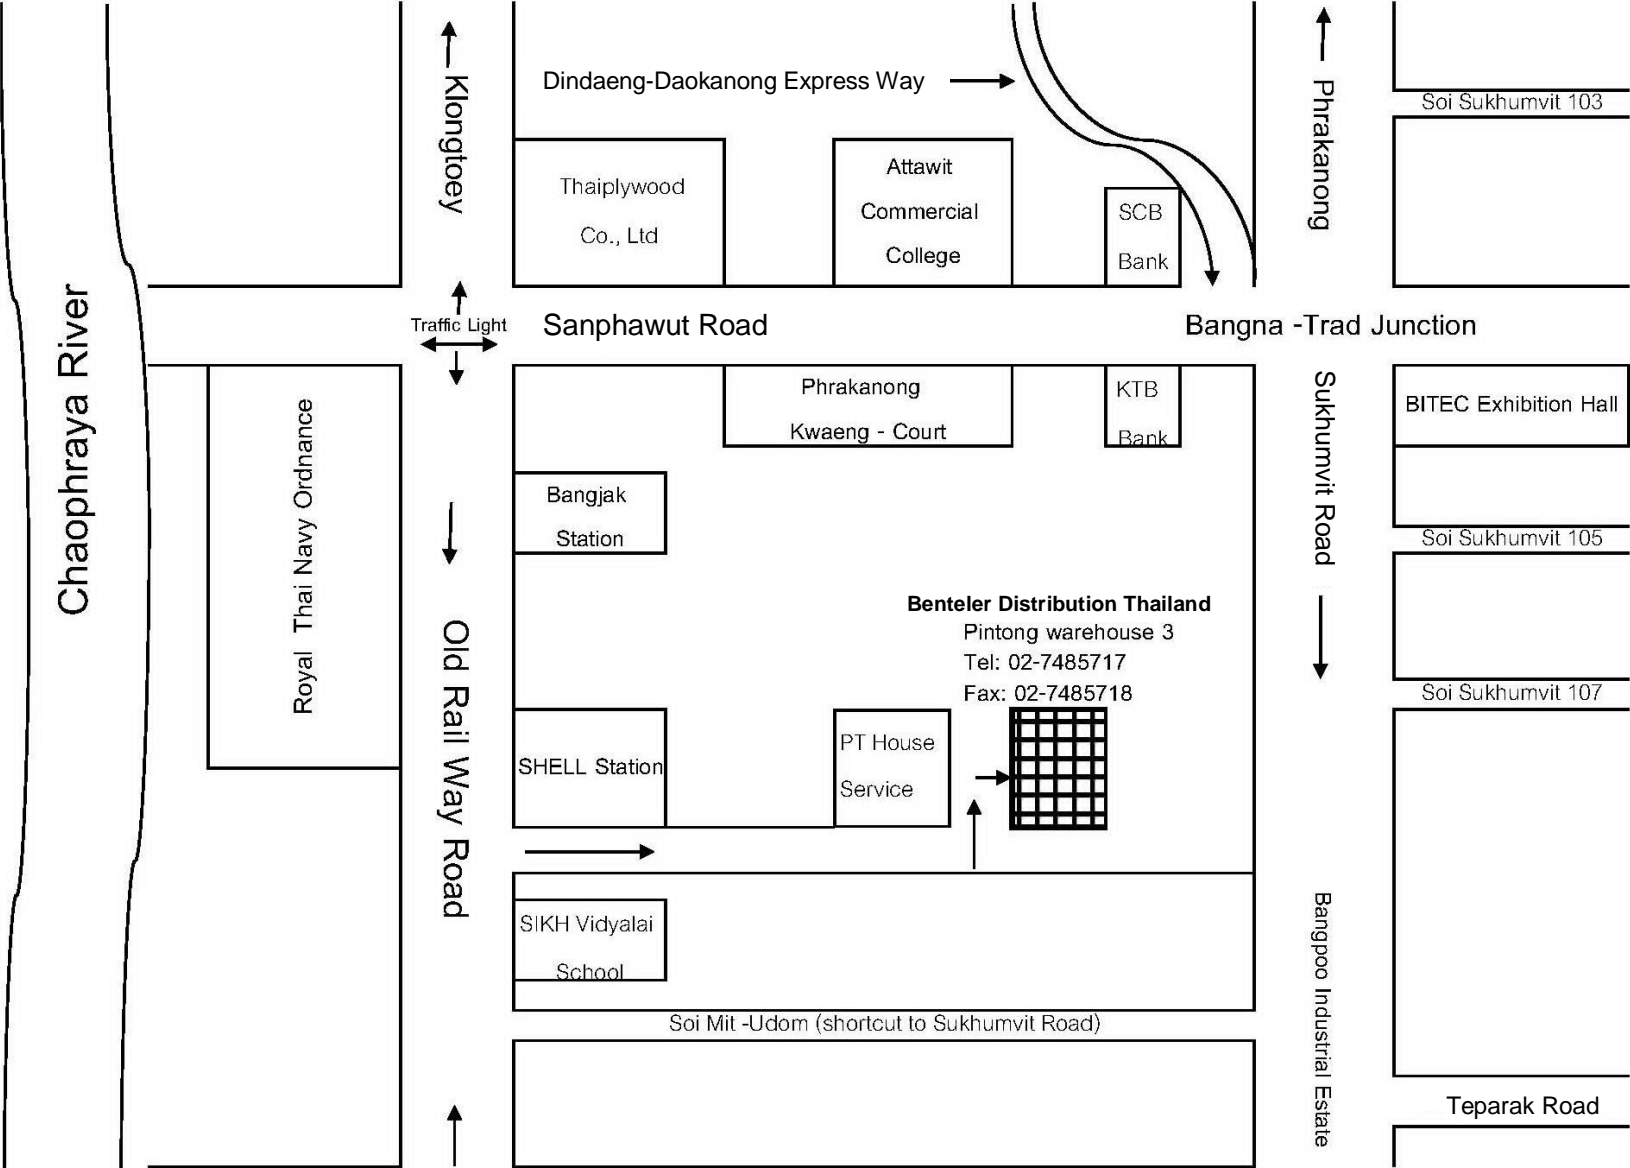

Map of Benteler Distribution Thailand 's Warehouse

← Klongtoey

Traffic Light

Old Rail Way Road

↑

Dindaeng-Daokanong Express Way

Thaiblywood Co., Ltd

Attawit Commercial College

SCB Bank

Sanphawut Road

Bangna - Trad Junction

Phrakanong Kwaeng - Court

KTB Bank

Bangjak Station

Benteler Distribution Thailand
Pintong warehouse 3
Tel: 02-7485717
Fax: 02-7485718

SHELL Station

PT House Service

SIKH Vidyalai School

Soi Mit -Udom (shortcut to Sukhumvit Road)

↑ Phrakanong

Sukhumvit Road

Bangpoo Industrial Estate

Soi Sukhumvit 103

BITEC Exhibition Hall

Soi Sukhumvit 105

Soi Sukhumvit 107

Teparak Road